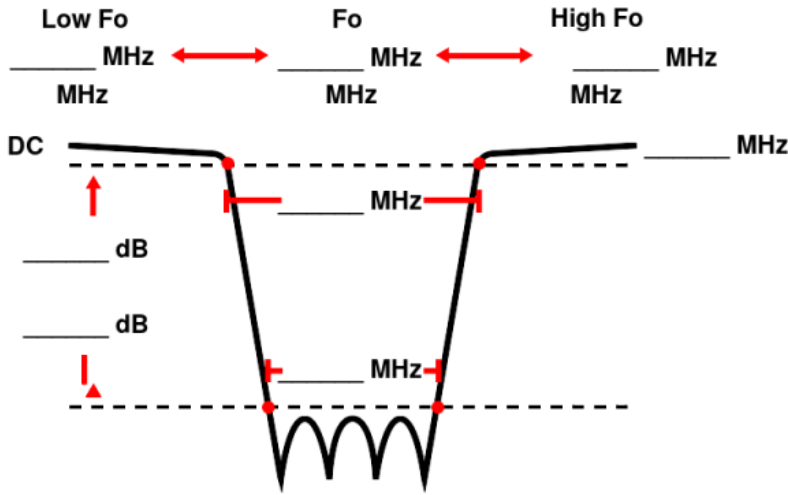

Request Quotation: Tunable Notch Filter

custom-filter.tunable_notch.introduction

Required Specifications

- Max. IL in Passband (dB) _____
- Min. Return Loss (dB) _____
- Min. Temperature (°C) _____
- Max. Temperature (°C) _____
- Max. CW Power (W) _____
- Max. Peak Power (W) _____
- Connector 1 _____
- Connector 2 _____
- Tuning Options _____

Your message

Delivery Terms

FCA Andechs (free carrier) according to Incoterms 2020. Regarding payment terms and warranty see [Terms and Conditions](#). Delivery time: normally 4 to 6 weeks - depending on quantity ordered and on our work load. **Customer is responsible for observing all applicable export laws in regard to filter application and location of end user.**