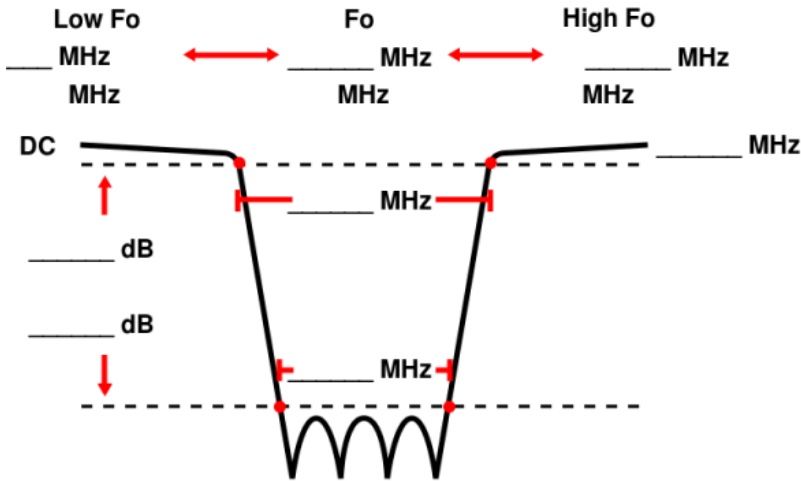

Request Quotation: Tunable Notch Filter

custom-filter.tunable_notch.introduction

Required Specifications

Max. IL in Passband (dB) _____

Min. Return Loss (dB) _____

Min. Temperature (°C) _____

Max. Temperature (°C) _____

Max. CW Power (W) _____

Max. Peak Power (W) _____

Connector 1 _____

Connector 2 _____

Tuning Options _____

Your message

Delivery Terms

FCA Andechs (free carrier) according to Incoterms 2010. In Germany, we deliver free of transportation charges according to the CPT Incoterms 2010 (uninsured). Regarding payment terms and warranty see [Terms and Conditions](#). Delivery time: normally 3 to 4 weeks - depending on quantity ordered and on our work load. **Customer is responsible for observing all applicable export laws in regard to filter application and location of end user.**