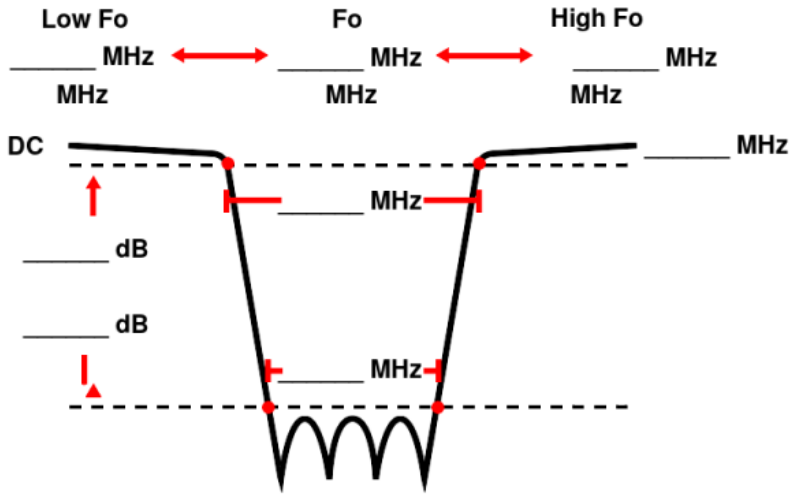

Request Quotation: Tunable Band Reject Filter

custom-filter.tunable_band_reject.introduction

Required Specifications

Max. IL in Passband (dB)

Min. Return Loss (dB)

Min. Temperature (°C)

Max. Temperature (°C)

Max. CW Power (W)

Max. Peak Power (W)

Connector 1

Connector 2

Tuning Options

Your message

Delivery Terms

FCA Andechs (free carrier) according to Incoterms 2020. Regarding payment terms and warranty see [Terms and Conditions](#). Delivery time: normally 4 to 6 weeks - depending on quantity ordered and on our work load. **Customer is responsible for observing all applicable export laws in regard to filter application and location of end user.**