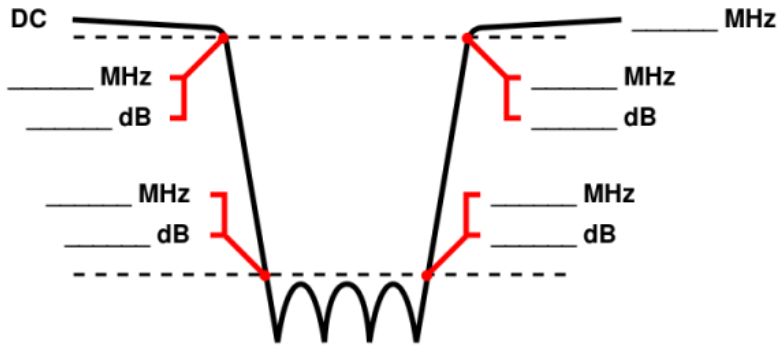

Request Quotation: Notch Filter

custom-filter.notch.introduction

Required Specifications

Max. IL in Passband (dB)

Min. Return Loss (dB)

Min. Temperature (°C)

Max. Temperature (°C)

Max. CW Power (W)

Max. Peak Power (W)

Connector 1

Connector 2

Your message

Delivery Terms

FCA Andechs (free carrier) according to Incoterms 2020. Regarding payment terms and warranty see [Terms and Conditions](#). Delivery time: normally 4 to 6 weeks - depending on quantity ordered and on our work load. **Customer is responsible for observing all applicable export laws in regard to filter application and location of end user.**