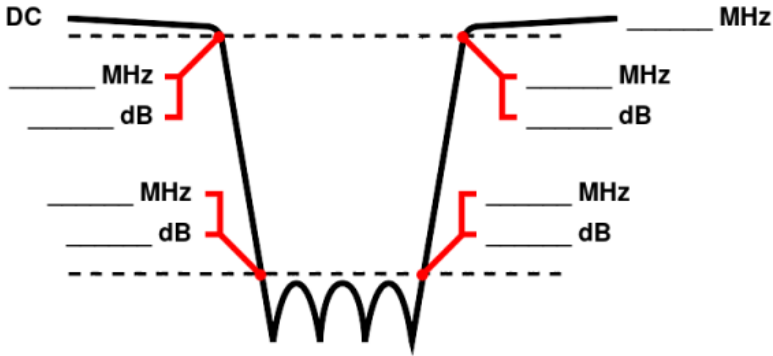

# Request Quotation: Notch Filter

## Required Specifications

- Max. IL in Passband (dB) \_\_\_\_\_
- Min. Return Loss (dB) \_\_\_\_\_
- Min. Temperature ( $^{\circ}\text{C}$ ) \_\_\_\_\_
- Max. Temperature ( $^{\circ}\text{C}$ ) \_\_\_\_\_
- Max. CW Power (W) \_\_\_\_\_
- Max. Peak Power (W) \_\_\_\_\_