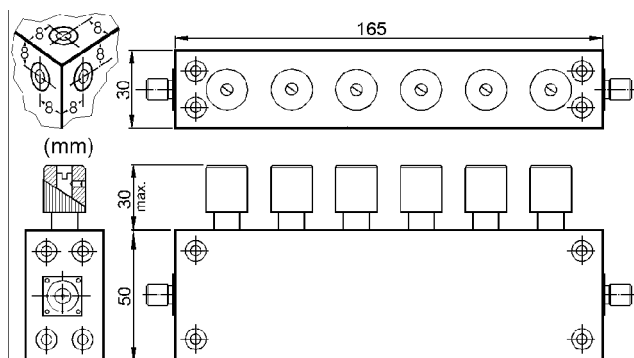

**6 Resonator  
Cavity Design  
WTCG Series**

**Tunable Bandpass Filter**  
**Frequency Range 2000 MHz to 2500 MHz**  
**Passband Bandwidth 46 MHz**

**Model No.**  
**WTCG 2000/2500-46/40-6**  
 (add connector code - see below)

Tuned to the low end

Tuned to 2250 MHz

Tuned to the high end

Screwdriver adjustment possible from slot in knob.  
 Knob can be removed or made ineffective by loosening the set screw.

Specifications		Dear Customer:	
<b>Passband:</b>	46 MHz (nominal)	<b>Please help us serve your needs more precisely:</b> Please let us know what power handling is most desirable for your application and what bandwidth (in MHz) would be the most useful for you in this frequency range.	
<b>Passband Loss:</b>	1.5 dB max. at Fo / 2.0 dB max. at corners		
<b>Power Handling:</b>	Not yet determined		
<b>Return Loss (50Ω) in Passband:</b>	14 dB min. = VSWR 1.5 : 1 max.		
<b>Reject Attenuation:</b>	40 dB min. at 2250 MHz ± 54 MHz		
<b>Stopband:</b>	60 dB to at least 8000 MHz		
<b>Operating Temperature:</b>	+15°C to +45°C		
<b>Dimensions:</b>	50 mm high x 30 x 165 mm (plus connectors and knobs)		
<b>Approx. Weight:</b>	0.5 kg (1.1 lbs)		
<b>Mounting Provision:</b>	4 x M4 threaded holes each on all sides		
<b>Connector Code:</b>	SMA-female = <b>SS</b> or N-female = <b>EE</b>		
Price Basis: see Ord. Inf., Terms, Warranty	<b>PRICES:</b>	<b>Euro:</b> Price based on shipment ex factory	<b>US-\$:</b> Price includes shipping, import charges and customs duty. *
When purchasing 1 – 4 pcs.	<b>€976,--</b>		<b><u>Will be quoted.</u></b>
Test Sheet with Analyzer Curves supplied			
* Prices in US-\$ for shipments to the USA only. American customers are welcome to purchase at EURO-prices and carry postage/freight and import charges directly.			