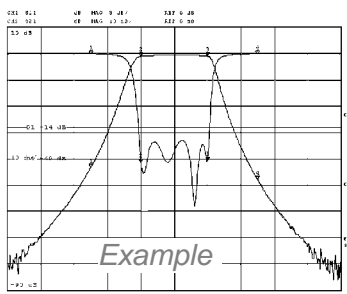

**6 Resonator  
Cavity Design  
WTCG Series**

**Tunable Bandpass Filter**  
**Frequency Range 2000 MHz to 2500 MHz**  
**Passband Bandwidth 46 MHz**

**Model No.**  
**WTCG 2000/2500-46/40-6**  
 (add connector code - see below)

Tuned to the low end

Tuned to 2250 MHz

Tuned to the high end

Screwdriver adjustment possible from slot in knob.  
 Knob can be removed or made ineffective by loosening the set screw.

Specifications		Dear Customer:	
<b>Passband:</b>	46 MHz (nominal)	<b>Please help us serve your needs more precisely:</b> Please let us know what power handling is most desirable for your application and what bandwidth (in MHz) would be the most useful for you in this frequency range.	
<b>Passband Loss:</b>	1.5 dB max. at Fo / 2.0 dB max. at corners		
<b>Power Handling:</b>	Not yet determined		
<b>Return Loss (50Ω) in Passband:</b>	14 dB min. = VSWR 1.5 : 1 max.		
<b>Reject Attenuation:</b>	40 dB min. at 2250 MHz ± 54 MHz		
<b>Stopband:</b>	60 dB to at least 8000 MHz		
<b>Operating Temperature:</b>	+15°C to +45°C		
<b>Dimensions:</b>	50 mm high x 30 x 165 mm (plus connectors and knobs)		
<b>Approx. Weight:</b>	0.5 kg (1.1 lbs)		
<b>Mounting Provision:</b>	4 x M4 threaded holes each on all sides		
<b>Connector Code:</b>	SMA-female = <b>SS</b> or N-female = <b>EE</b>		
Price Basis: see Ord. Inf., Terms, Warranty	<b>PRICES:</b>	<b>Euro:</b> Price based on shipment ex factory	<b>US-\$:</b> Price includes shipping, import charges and customs duty. *
When purchasing 1 – 4 pcs.	<b>€976,--</b>		<b><u>Will be quoted.</u></b>
Test Sheet with Analyzer Curves supplied			
* Prices in US-\$ for shipments to the USA only. American customers are welcome to purchase at EURO-prices and carry postage/freight and import charges directly.			