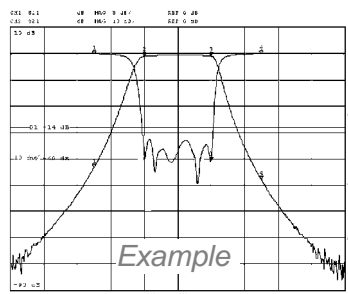

**6 Resonator  
Cavity Design  
WTCG Series**

**Tunable Bandpass Filter**  
**Frequency Range 2000 MHz to 2500 MHz**  
**Passband Bandwidth 46 MHz**

**Model No.**  
**WTCG 2000/2500-46/40-6**  
 (add connector code - see below)

Tuned to the low end

Tuned to 2250 MHz

Tuned to the high end

Screwdriver adjustment possible from slot in knob.  
 Knob can be removed or made ineffective by loosening the set screw.

Specifications		Dear Customer:	
<b>Passband:</b>	46 MHz (nominal)	<b>Please help us serve your needs more precisely:</b> Please let us know what power handling is most desirable for your application and what bandwidth (in MHz) would be the most useful for you in this frequency range.	
<b>Passband Loss:</b>	1.5 dB max. at Fo / 2.0 dB max. at corners		
<b>Power Handling:</b>	Not yet determined		
<b>Return Loss (50Ω) in Passband:</b>	14 dB min. = VSWR 1.5 : 1 max.		
<b>Reject Attenuation:</b>	40 dB min. at 2250 MHz ± 54 MHz		
<b>Stopband:</b>	60 dB to at least 8000 MHz		
<b>Operating Temperature:</b>	+15°C to +45°C		
<b>Dimensions:</b>	50 mm high x 30 x 165 mm (plus connectors and knobs)		
<b>Approx. Weight:</b>	0.5 kg (1.1 lbs)		
<b>Mounting Provision:</b>	4 x M4 threaded holes each on all sides		
<b>Connector Code:</b>	SMA-female = <b>SS</b> or N-female = <b>EE</b>		
Price Basis: see Ord. Inf., Terms, Warranty	<b>PRICES:</b>	<b>Euro:</b> Price based on shipment ex factory	<b>US-\$:</b> Price includes shipping, import charges and customs duty. *
When purchasing 1 – 4 pcs.	<b>€976,--</b>		<b><u>Will be quoted.</u></b>
Test Sheet with Analyzer Curves supplied			
* Prices in US-\$ for shipments to the USA only. American customers are welcome to purchase at EURO-prices and carry postage/freight and import charges directly.			