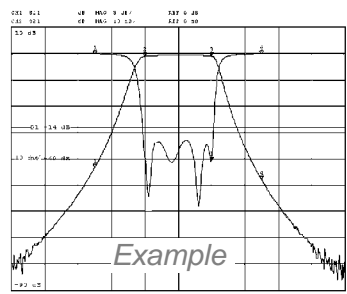

**6 Resonator  
Cavity Design  
WTCG Series**

**Tunable Bandpass Filter**  
**Frequency Range 2000 MHz to 2500 MHz**  
**Passband Bandwidth 46 MHz**

**Model No.**  
**WTCG 2000/2500-46/40-6**  
 (add connector code - see below)

Tuned to the low end

Tuned to 2250 MHz

Tuned to the high end

Screwdriver adjustment possible from slot in knob.  
 Knob can be removed or made ineffective by loosening the set screw.

Specifications		Dear Customer:	
<b>Passband:</b>	46 MHz (nominal)	<b>Please help us serve your needs more precisely:</b> Please let us know what power handling is most desirable for your application and what bandwidth (in MHz) would be the most useful for you in this frequency range.	
<b>Passband Loss:</b>	1.5 dB max. at Fo / 2.0 dB max. at corners		
<b>Power Handling:</b>	Not yet determined		
<b>Return Loss (50Ω) in Passband:</b>	14 dB min. = VSWR 1.5 : 1 max.		
<b>Reject Attenuation:</b>	40 dB min. at 2250 MHz ± 54 MHz		
<b>Stopband:</b>	60 dB to at least 8000 MHz		
<b>Operating Temperature:</b>	+15°C to +45°C		
<b>Dimensions:</b>	50 mm high x 30 x 165 mm (plus connectors and knobs)		
<b>Approx. Weight:</b>	0.5 kg (1.1 lbs)		
<b>Mounting Provision:</b>	4 x M4 threaded holes each on all sides		
<b>Connector Code:</b>	SMA-female = <b>SS</b> or N-female = <b>EE</b>		
Price Basis: see Ord. Inf., Terms, Warranty	<b>PRICES:</b>	<b>Euro:</b> Price based on shipment ex factory	<b>US-\$:</b> Price includes shipping, import charges and customs duty. *
When purchasing 1 – 4 pcs.	<b>€976,--</b>		<b><u>Will be quoted.</u></b>
Test Sheet with Analyzer Curves supplied			
* Prices in US-\$ for shipments to the USA only. American customers are welcome to purchase at EURO-prices and carry postage/freight and import charges directly.			